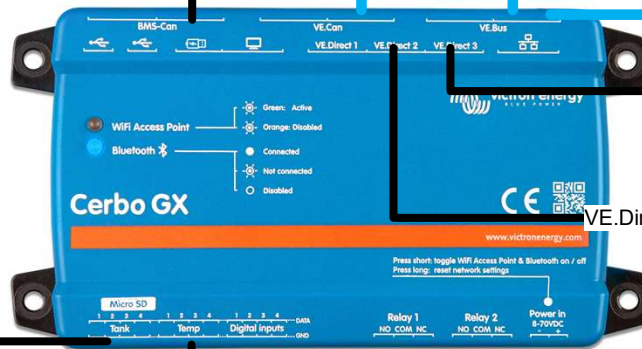

USB+HDMI CABLE

Inverter Charger (optional)

Battery Management System (optional)

Alternator External Regulator (optional)

Loads and Chargers

Solar MPPT Controller (optional)

VE.Direct Cable (included)

Tank Monitor (optional)

Temperature Monitor (optional)

Power Supply

Project:

**CONFIDENTIAL**

© All Rights Reserved, PYS 2021.

Pacific Yacht Systems		
Tech   Jake Gordon	Client	Date   2022-09-13
M   778-879-7503	P   604-284-5171	File   Cerbo GX Connections.vsdX
E   Jake.Gordon@pysystems.ca	E   solutions@pysystems.ca	Page   2 of 3