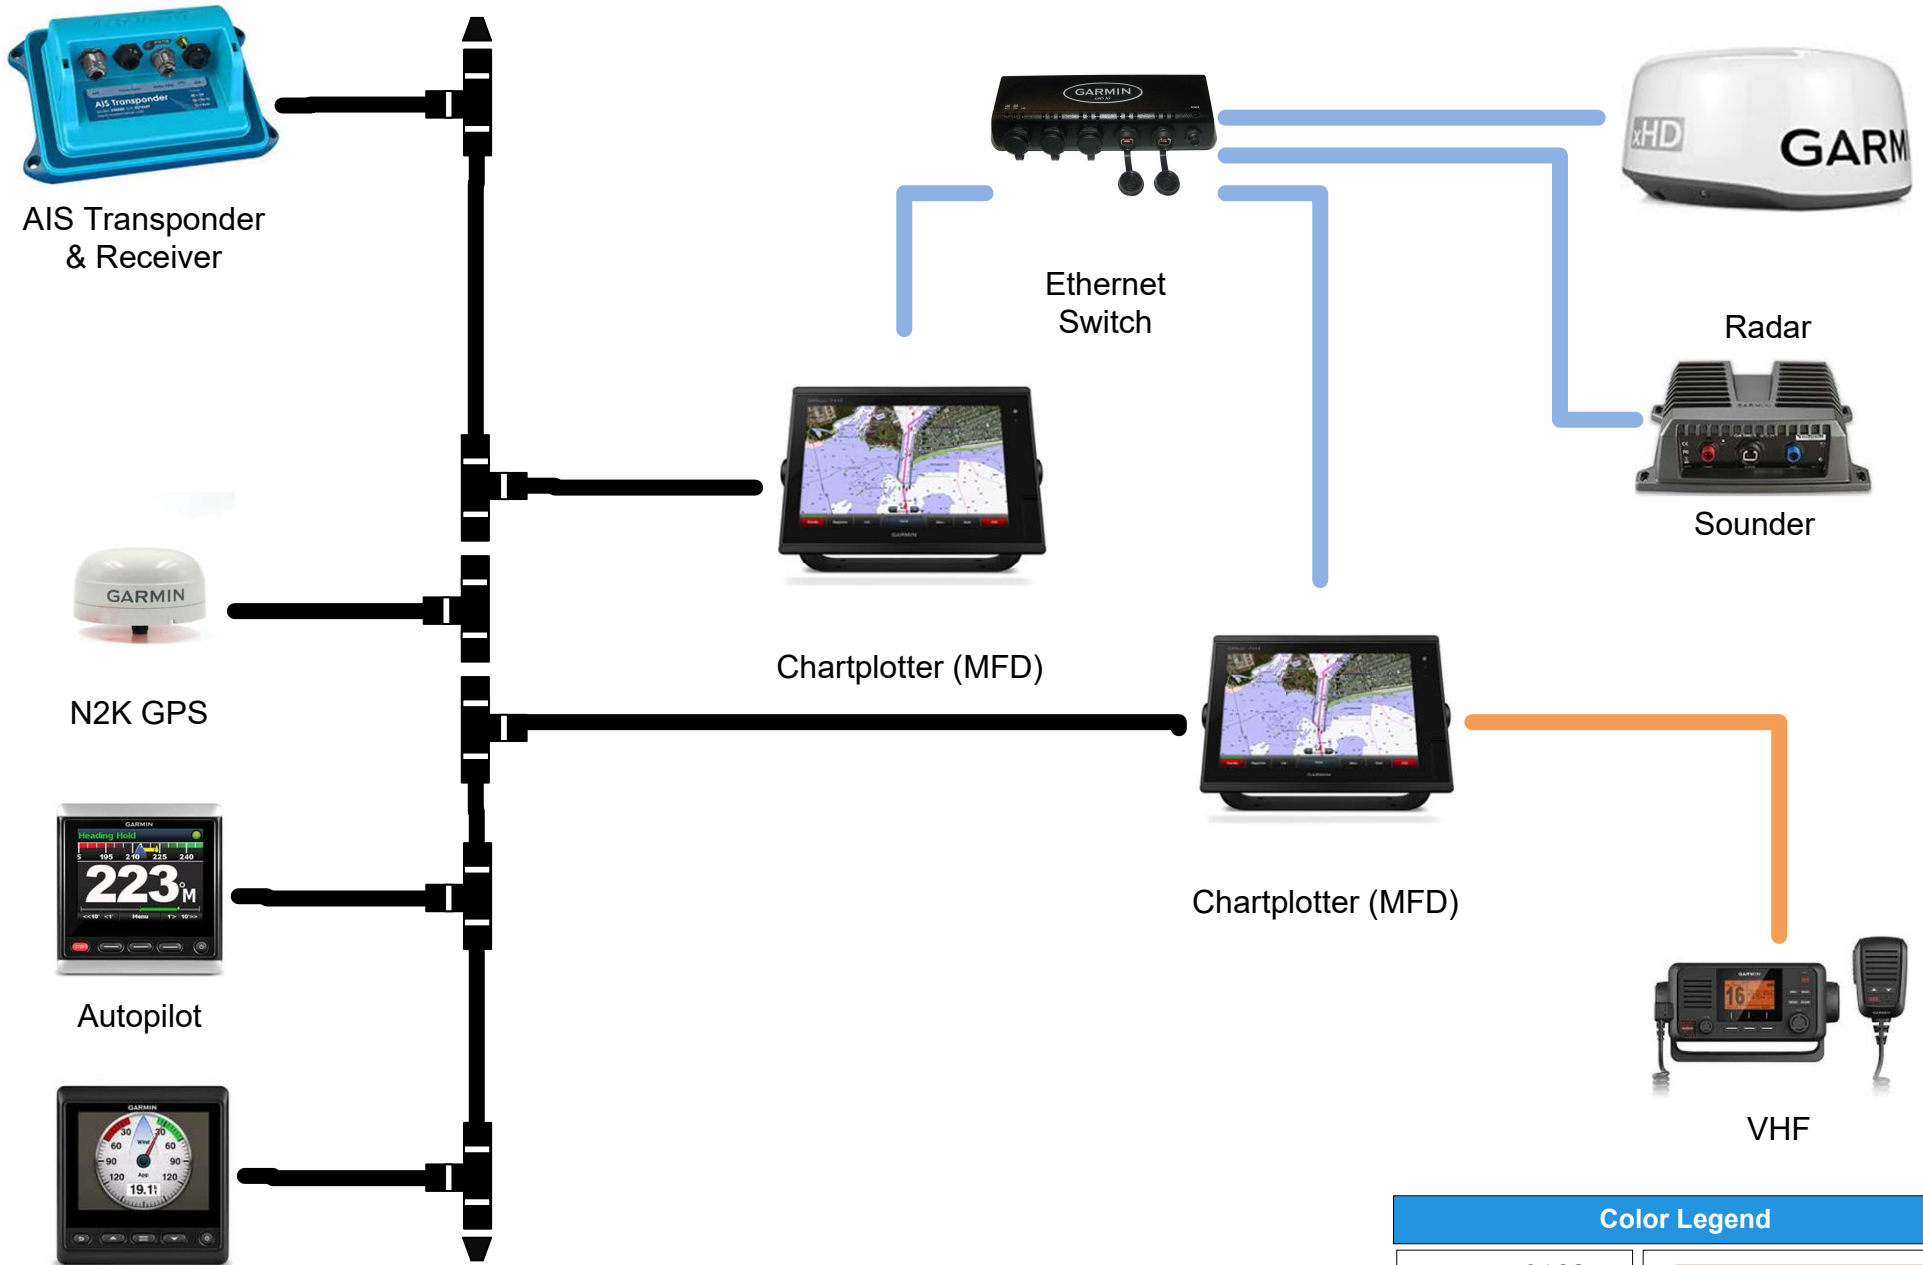

Conceptual Diagram: Networking

Color Legend

NMEA 0183	
NMEA 2000	
Ethernet	