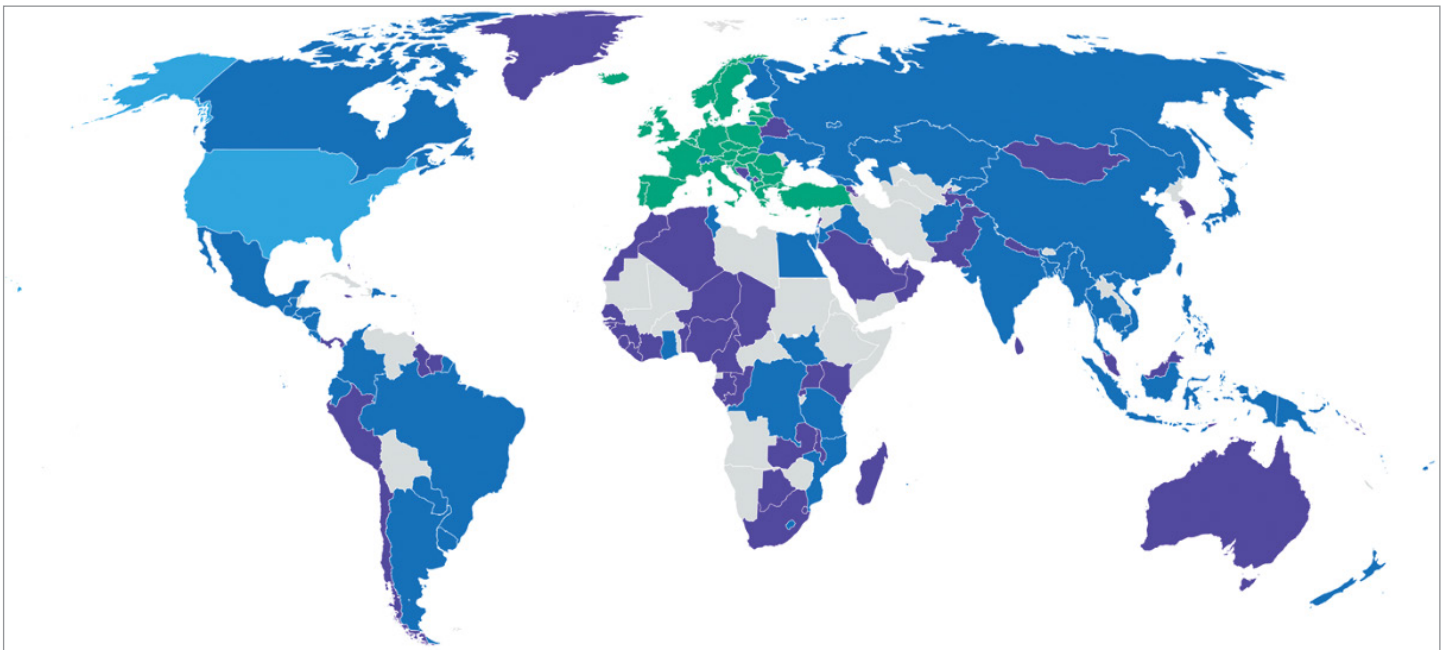

# TracPhone® LTE-1 Global Airtime Rate Sheet

Effective 10 June 2021

TracPhone LTE-1 Global delivers high-performance LTE service for HD streaming and Internet as far as 32+ km (20+ miles) offshore in waters worldwide. Enjoy more reliable coverage, extended range, and faster data speeds while on the go.

## How It Works

The TracPhone LTE-1 Global's airtime plan is a monthly credit towards usage in all active destination zones. Usage is calculated and charged by the MB at each destination zone's \$/GB rate. The European Destinations and U.S. Destinations zones are on (active) by default, while you have the option to activate the Worldwide Destinations – Tier 1 and/or Worldwide Destinations – Tier 2 zones.

Data Plan	\$/Month
LTE-Global Plan	\$99

## TracPhone LTE-1 Global Coverage Map & Destination Zones

Destination Zone/Map Color <sup>1</sup>	Active <sup>2</sup>	\$/GB <sup>3</sup>	No. of GBs/\$99
European Destinations	On	\$4.99	20 GB
U.S. Destinations	On	\$9.99	10 GB
Worldwide Destinations – Tier 1	Optional	\$14.99	6.6 GB
Worldwide Destinations – Tier 2	Optional	Pay by Country	Varies by Country
No Service	N/A	N/A	N/A