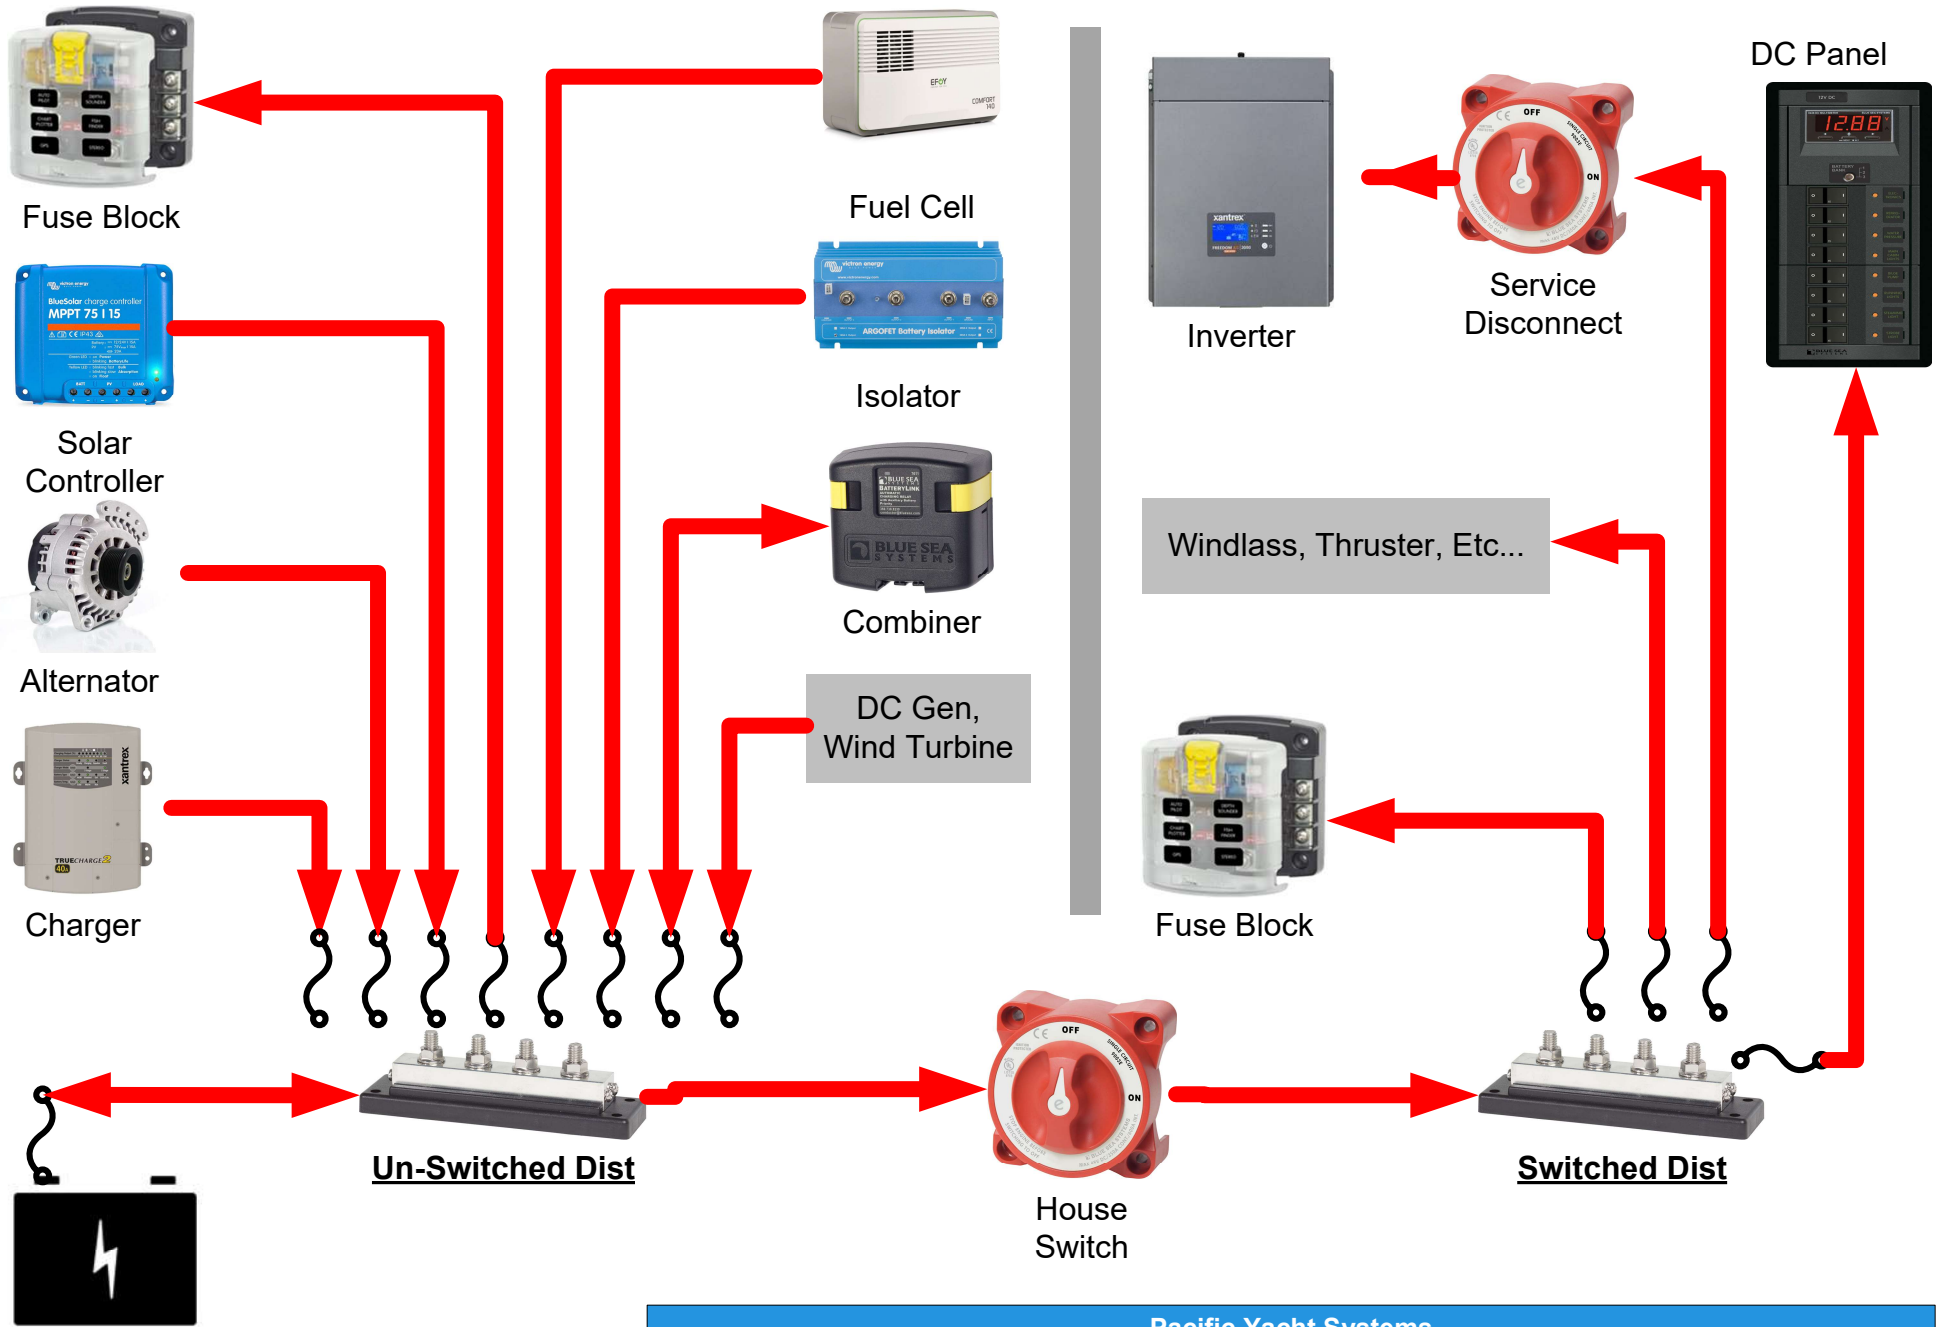

Conceptual Diagram – DC Overview

Pacific Yacht Systems

Tech | Jeff Cote

Web | www.pysystems.ca

E | solutions@pysystems.ca

House Battery